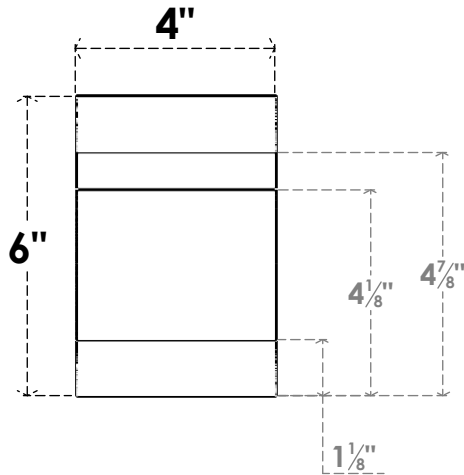

ITEM NUMBER: RFTURO040X06000X28000X006NEB00RCPR

4"W X 6"H X 28"L TIMBERTHANE ROUGH CEDAR NEW BRIGHTON FAUX WOOD OPEN RAFTER TAIL, 6"L END, PRIMED TAN

28"

SIDE PROFILE

FRONT PROFILE

ISOMETRIC

GENERATED DATE : 03/02/2023