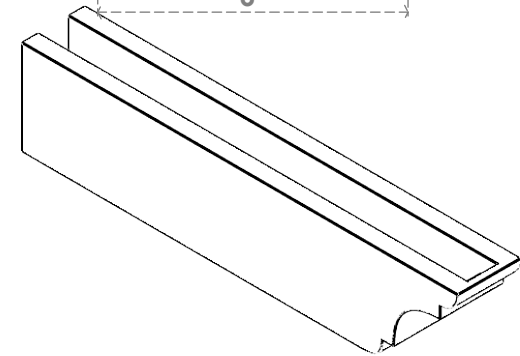

ITEM NUMBER: RFTURO040X06000X28000X006NEB00RCPR

4"W X 6"H X 28"L TIMBERTHANE ROUGH CEDAR NEW BRIGHTON FAUX WOOD OPEN RAFTER TAIL, 6"L END, PRIMED TAN

28"

SIDE PROFILE

FRONT PROFILE

ISOMETRIC

GENERATED DATE : 03/02/2023