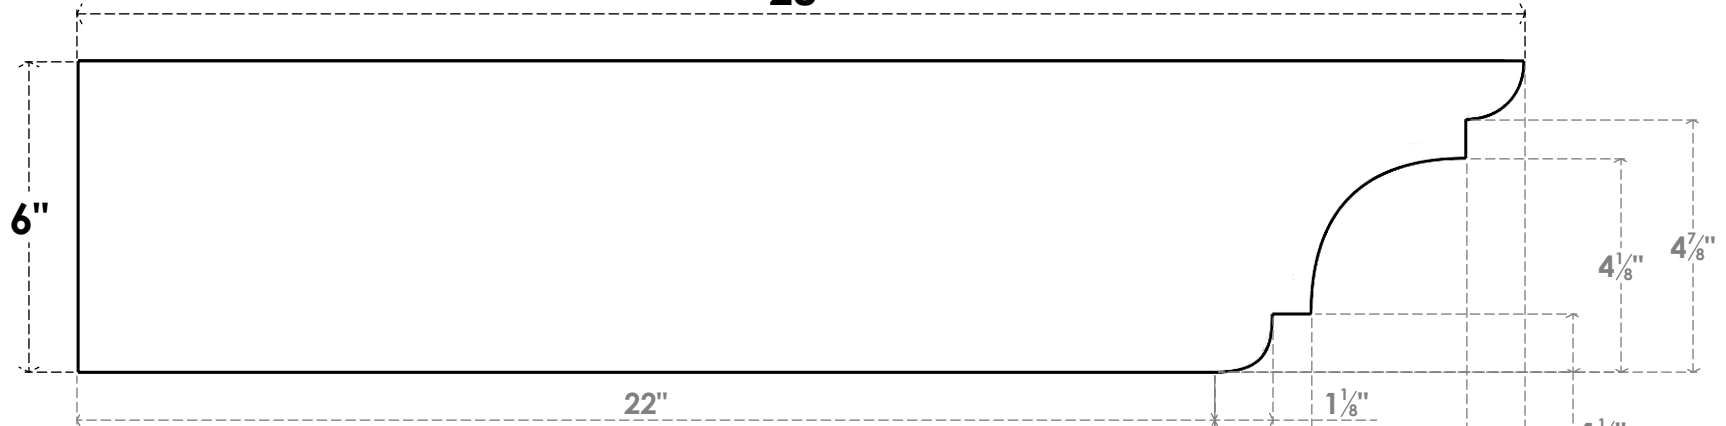

ITEM NUMBER: RFTURO040X06000X28000X006NEB00RCPR

4"W X 6"H X 28"L TIMBERTHANE ROUGH CEDAR NEW BRIGHTON FAUX WOOD OPEN RAFTER TAIL, 6"L END, PRIMED TAN

28"

SIDE PROFILE

FRONT PROFILE

ISOMETRIC

GENERATED DATE : 03/02/2023